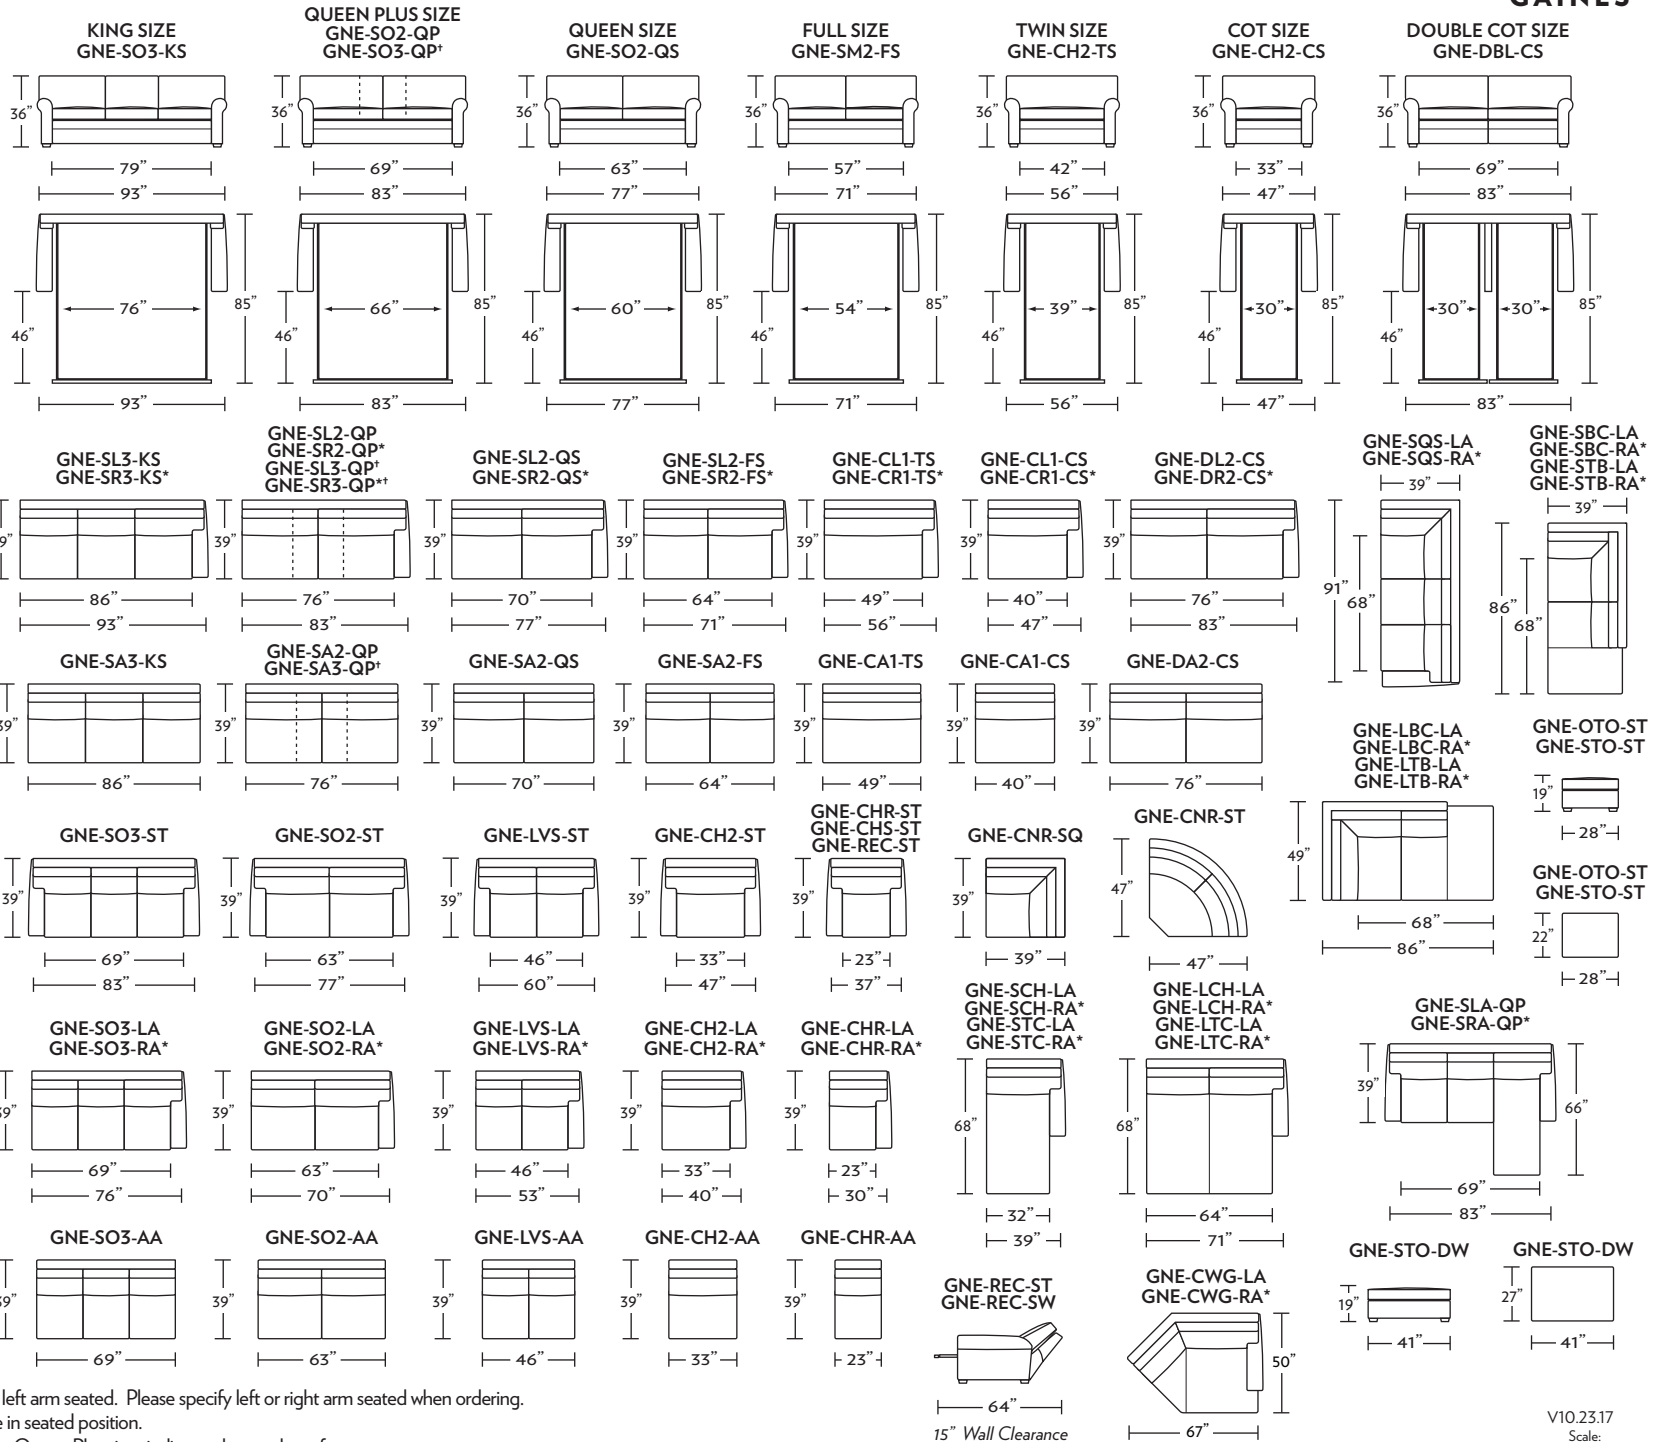

GAINES

Standard Comfort Sleeper®

Features:

- Featuring the patented Tiffany 24/7™ platform sleep system
- Room to stretch out with true 80 inches of bedroom-length sleeping surface
- Ultimate comfort on five inches of plush, high-density foam mattress
- Under-sofa dust covers keeps dust and dirt from ever touching the mattress
- Zero wall clearance
- Quick-ship delivery
- Double-needle top-stitch
- High-density, high-resiliency foam seat cushions
- Loose back and seat cushions
- Lifetime warranty on frame
- 10-year mechanism warranty

Mattress Options:

- Premier with Crypton™ ticking
- Gel
- Tempur-Pedic®

Options:

- High-density, high-resiliency foam seat cushions encased in down and down back cushions available
- Wood legs available in Acorn, Espresso or Walnut finish
- Nailhead trim available in Antique Brass, Chrome or Pewter finish (arms and deck)

Please use actual leather, fabric, Crypton®, Sunbrella® and Ultrasuede® swatches when specifying furniture as the colors shown may vary due to the printing process.

* Picture shows left arm seated. Please specify left or right arm seated when ordering.

All orders are in seated position.

† Dotted lines for Queen Plus sizes indicates the number of seats.

All dimensions are approximate and subject to change.