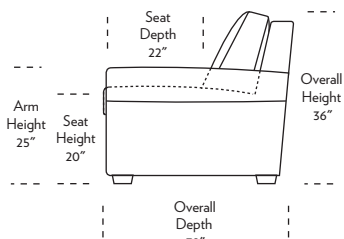

GAINES

Standard Comfort Sleeper®

Features:

- Featuring the patented Tiffany 24/7™ platform sleep system
- Room to stretch out with true 80 inches of bedroom-length sleeping surface
- Ultimate comfort on five inches of plush, high-density foam mattress
- Under-sofa dust covers keeps dust and dirt from ever touching the mattress
- Zero wall clearance
- Quick-ship delivery
- Double-needle top-stitch
- High-density, high-resiliency foam seat cushions
- Loose back and seat cushions
- Lifetime warranty on frame
- 10-year mechanism warranty

Mattress Options:

- Premier with Crypton™ ticking
- Gel
- Tempur-Pedic®

Options:

- High-density, high-resiliency foam seat cushions encased in down and down back cushions available
- Wood legs available in Acorn, Espresso or Walnut finish
- Nailhead trim available in Antique Brass, Chrome or Pewter finish (arms and deck)

Please use actual leather, fabric, Crypton®, Sunbrella® and Ultrasuede® swatches when specifying furniture as the colors shown may vary due to the printing process.

* Picture shows left arm seated. Please specify left or right arm seated when ordering.

All orders are in seated position.

† Dotted lines for Queen Plus sizes indicates the number of seats.

All dimensions are approximate and subject to change.